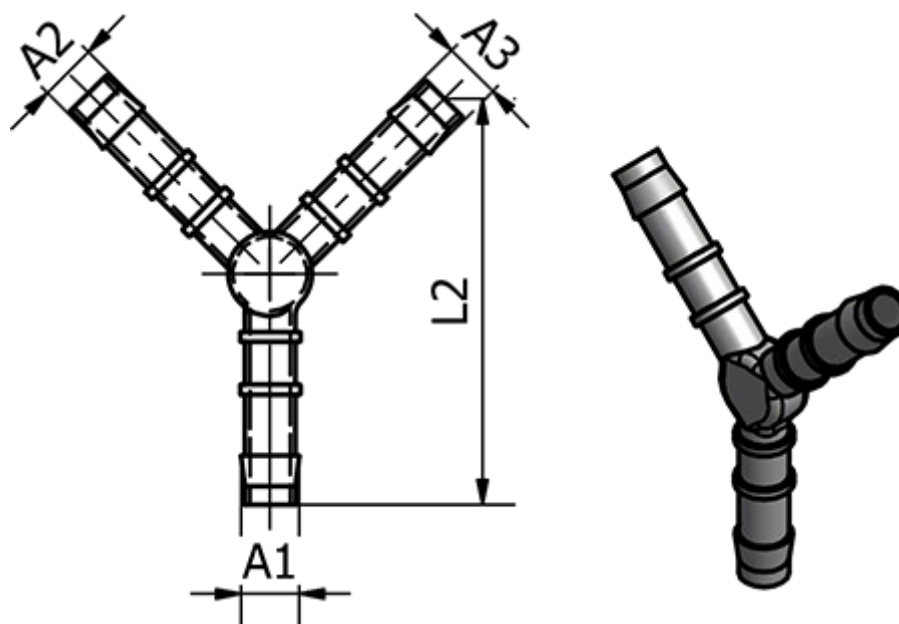

Data Sheet

Article number: 586356115

Description: Tube Connector 36.6115, Ø5/ Ø5/ Ø5
Y-connector

Measures

Ext. Hose Diameter A1 = 5

Ext. Hose Diameter A2 = 5

Ext. Hose Diameter A3 = 5

L2 = 43